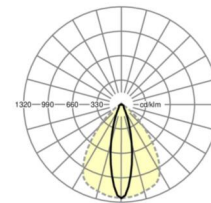

CHARACTERISTICS

Order number	19520004060
EAN number	4020863428977
Commodity code	94051190
Certification mark	IP 20, Protection class I, ENEC10 VDE, F, HACCP DIN10500/Food/IFS-application-related suitability/BRC, Indoor, CE
Impact resistance (IK rating)	IK03 (-20°C bis 25°C)
Ambient temperatur	ta -20°C to 25°C
Warranty period	5 years
State funding programs	BEG - Federal funding for efficient buildings (valid only for Germany)

ELECTRICAL ENGINEERING

Controller	Electronic driver (1 pcs.)
System output	88W
Mains voltage	230V/50Hz
Circuit breakers (inrush current)	12 pieces/B10, 19 pieces/B16, 20 pieces/C10, 32 pieces/C16
Energy efficiency class/light source	B

LIGHTING TECHNOLOGY

Placement	LED, Colour rendering/Light colour CRI ≥ 80 / 4000K
Colour tolerance (MacAdam)	3SDCM
Nominal luminous flux	14294lm
LED service life	50000h L80/B10 (Tq 25°C), 70000h L80/B50 (Tq 25°C)
Luminaire luminous efficiency	163lm/W
Beam angle	25° (C0) / 100° (C90)
UGR lat./long.	19.6 / 24.9

MECHANICS

Housing colour	traffic white RAL 9016
Dimensions (LxWxH/DxH)	1531mm x 55mm x 37mm
Weight (net)	1.65kg
Type of installation	Mounting rail system installation, Light structure

Dimensions

L	1531 mm	Length
B	55 mm	Width
H	37 mm	Height

DEEP-LINK

<https://www.regiolux.de/en/article/19520004060>

Reference	LED 14000lm 840
ηLB	100 %
Φ ↓/↑	98 % / 2 %
UGR lat./long.	19.6 / 24.9